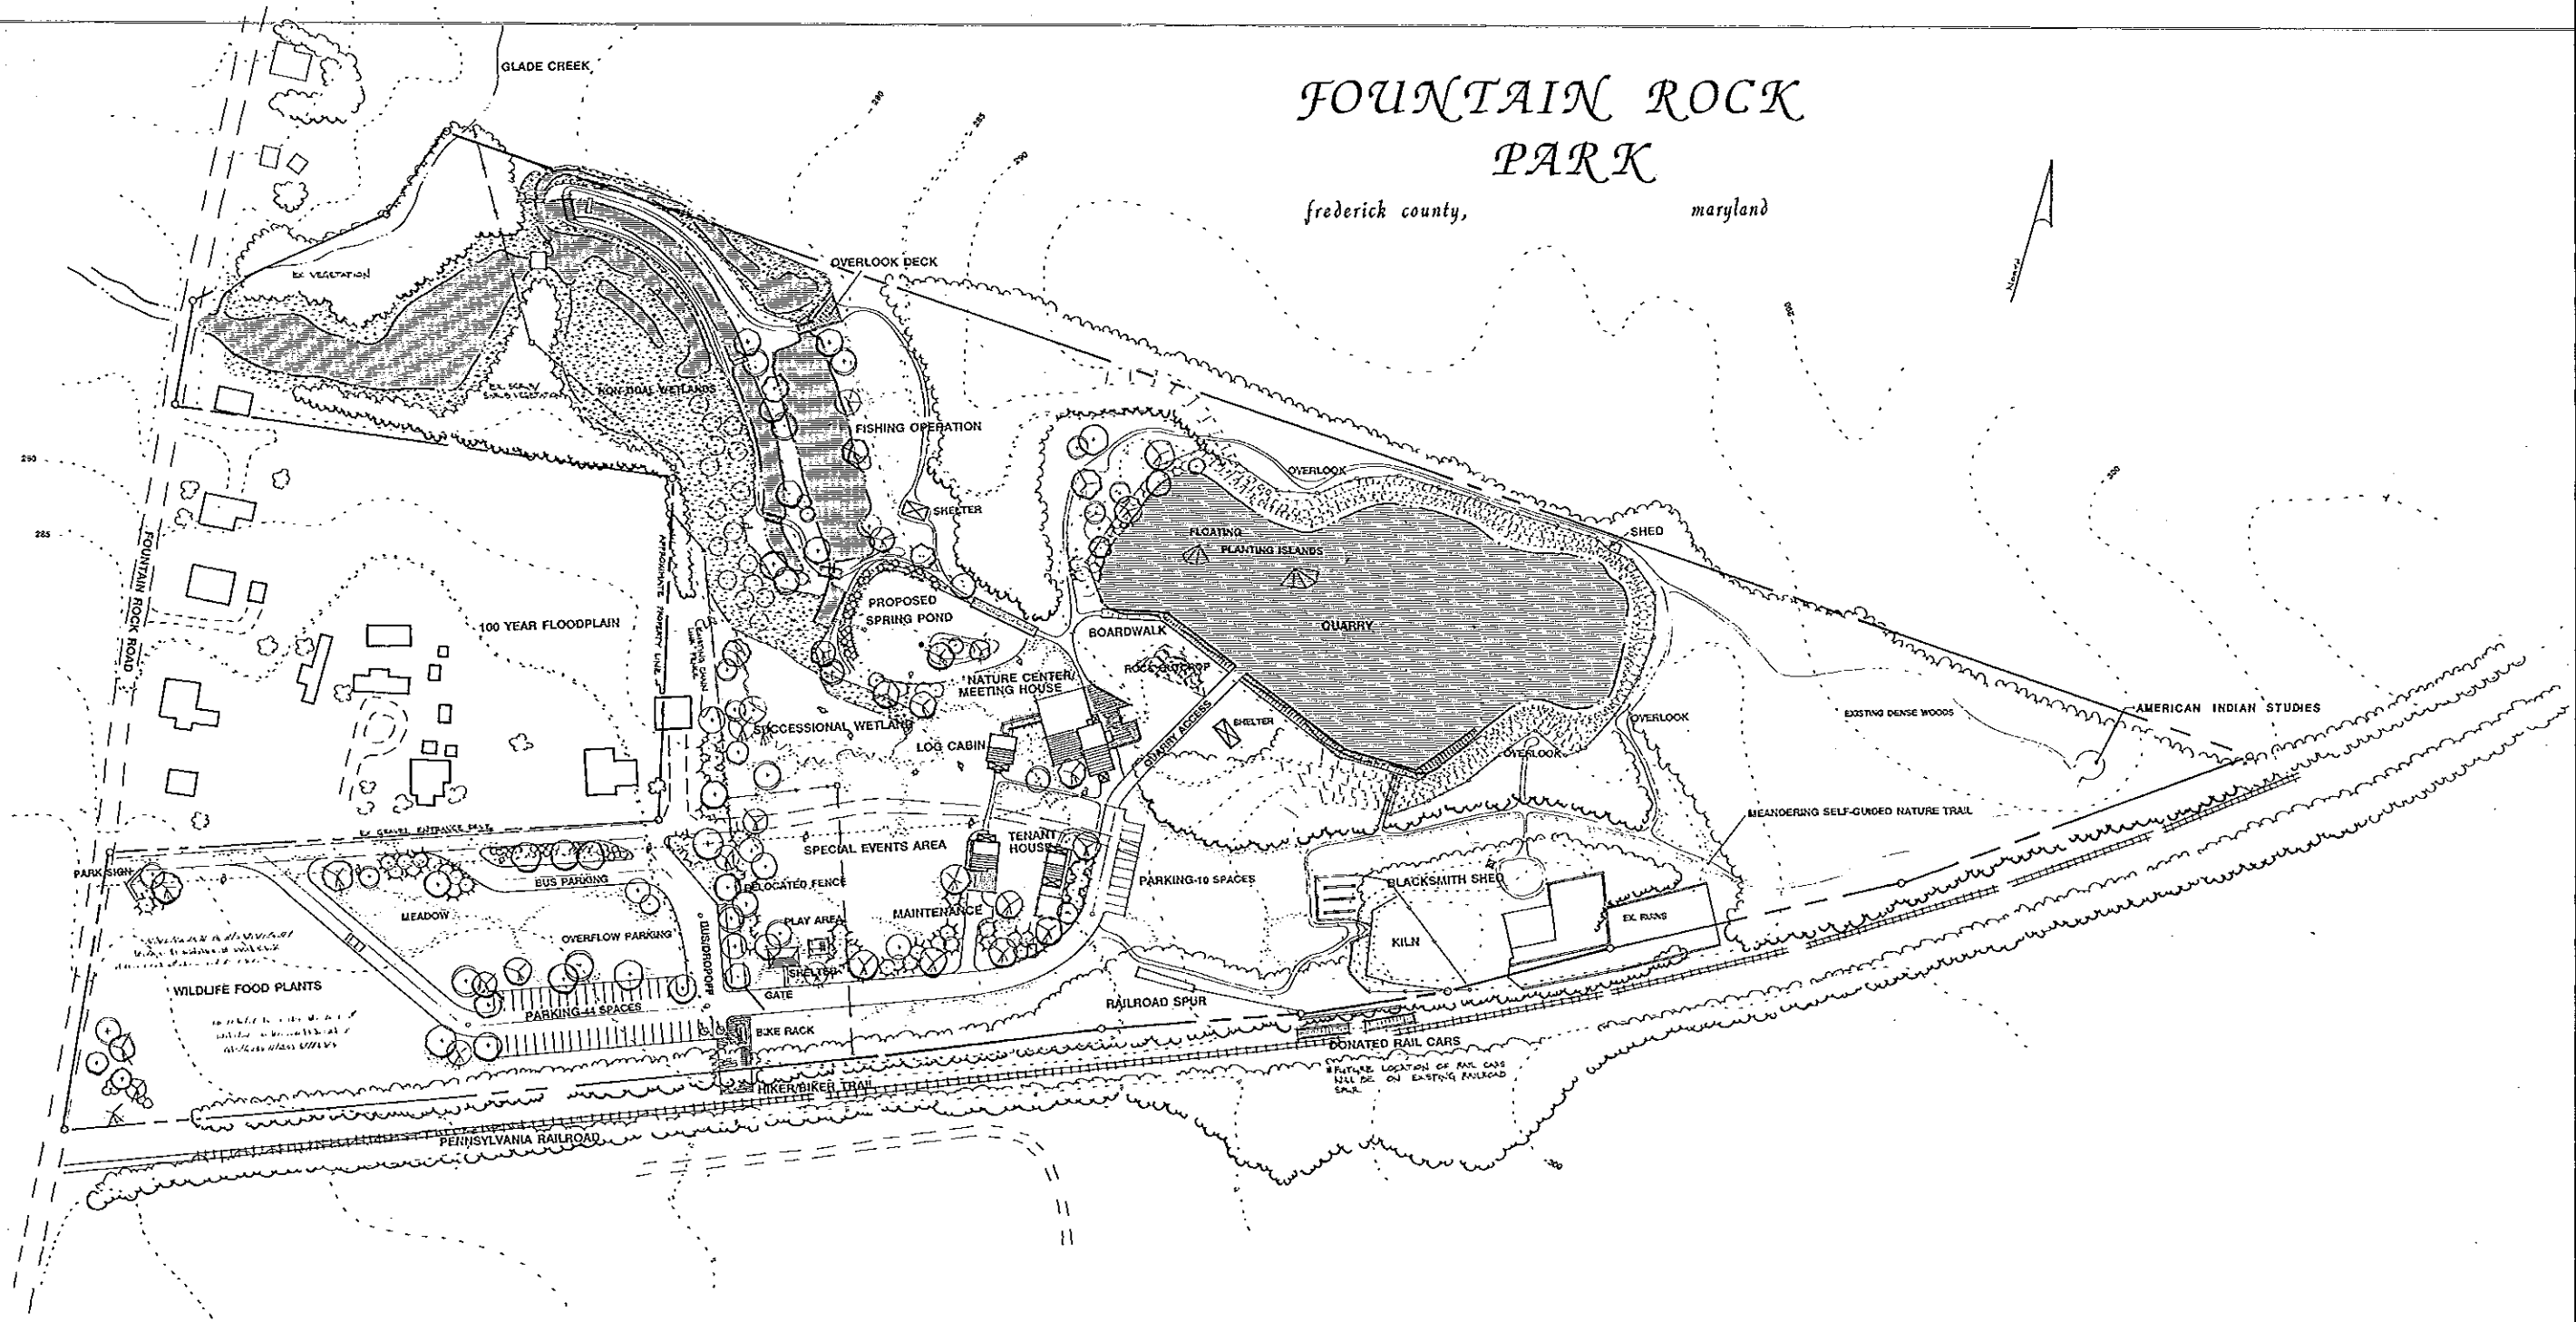

FOUNTAIN ROCK PARK

frederick county, maryland

WFK
WILLIAM F. KIRWIN, INC.
Landscape Architecture
28 E. Sycamore Avenue
Towson, MD 21284
(301) 337-0775

APPROVED BY THE FREDERICK COUNTY PARKS AND RECREATION COMMISSION - AUGUST 14, 1991			
APPROVED BY THE FREDERICK COUNTY PLANNING AND ZONING COMMISSION - SEPTEMBER 11, 1991			
APPROVED BY THE FREDERICK COUNTY BOARD OF COUNTY COMMISSIONERS - NOVEMBER 4, 1991			
			FINAL MASTER PLAN
			SCALE: 1" = 50'-00"
			NOVEMBER 1991